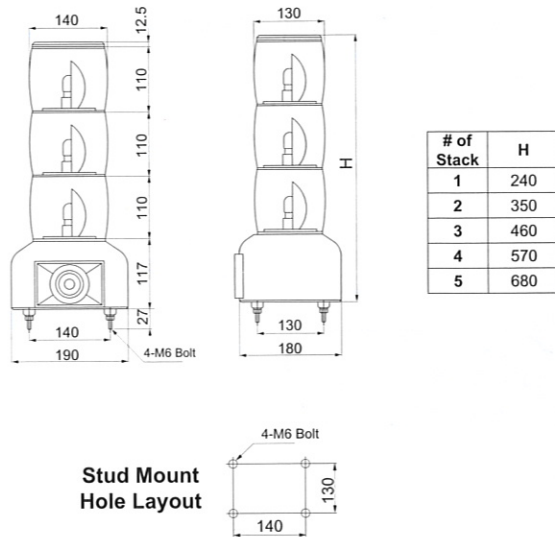

Dimensions

unit: mm

Order Information

MSGGS - **012** - **5** - **RYGBC**

Lens Colors (top to bottom)	
R	Red
Y	Yellow
G	Green
B	Blue
C	Clear

Number of Stacks	
1	1 Light
2	2 Lights
3	3 Lights
4	4 Lights
5	5 Lights