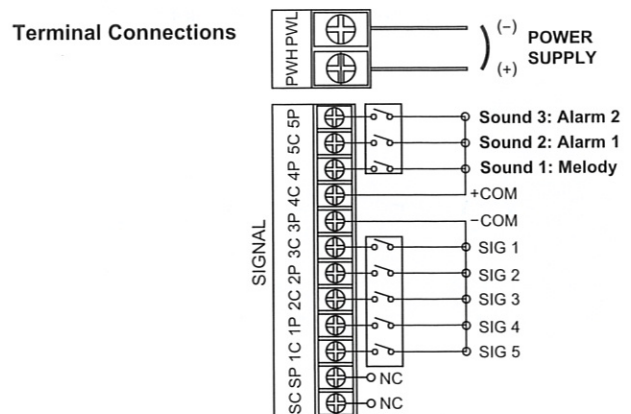

Dimensions

unit: mm

Order Information

MSGGS - **012** - **5** - **RYGBC**

Lens Colors (top to bottom)	
R	Red
Y	Yellow
G	Green
B	Blue
C	Clear

Number of Stacks	
1	1 Light
2	2 Lights
3	3 Lights
4	4 Lights
5	5 Lights

Power Supply	
012	DC 12V
024	DC 24V
110	AC 110V
220	AC 220V

Wiring Diagram

Optional Orders

Replacement Parts

Part	Part Number	Specification
Bulb	MAB-T15-D-012-25	12V DC, 25 Watt
	MAB-T15-D-024-25	24V DC, 25 Watt
	MAB-T15-D-130-25	110V AC, 25 Watt
	MAB-T15-D-240-25	220V AC, 25 Watt
Lens	LENS-MSGGS-(□)	Lens